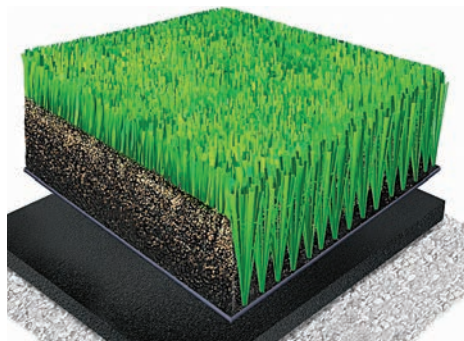

**OPTIMAL PERFORMANCE FOR ATHLETES.
SUPERIOR VALUE FOR OWNERS.**

SYSTEM

A-TURF® TITAN

A-Turf® Titan field at Buffalo Bills' Ralph Wilson Stadium – Orchard Park, NY.

OVERVIEW

- Blended parallel-long slit film & monofilament polyethylene fibers in the same stitch.
- Typical rubber & sand or rubber-only infilled.
- 12-year warranty (when installed over an approved pad).

SYSTEM | A-TURF® TITAN

INDUSTRY-BEST SAFETY RATING

A-Turf® Titan system with a ShockPad has the industry's lowest G-Max rating throughout the 12-year warranty period and system's life, making it the safest synthetic turf playing system on the market. It parallels perfectly-conditioned natural grass, for its whole life – up to 15 years!

DATA

Face Yarn Type	Polyethylene TenCate XP Blade and Monoslide Ultra XQ blended in dual yarn types and dual yarn thicknesses
Yarn Size	12,200 (4 ends/1,800 denier per end for Mono, 5,000 denier per end for XP)
Yarn Thickness	100 microns for XP Blade, 310 microns for Monoslide Ultra XQ
Pile Weight	50 oz/sy with 2.25" pile height typical, others available
Finished Pile Height	2.25" typical, others available
Field Color	Field Green, Field Green/Lime Green, Field Green/Olive Green (dual colors as alternating panels or blended fibers)
Construction	Broadloom tufted, 9/3" stitch rate, 1/2" tufting gauge
Primary Backing	TenCate XK TuffBack
Secondary Backing	22 oz/sy urethane typical (required for 12-year warranty)
Total Product Weight	80 oz/sy (+/- 2 oz) with 2.25" pile height (typical)
Turf Roll Dimensions	15' wide by custom lengths up to 220'
Perforations	3/16" holes on staggered 4" (approximate) centers
Turf Permeability	> 20" +/- per hour
Infill Composition	Rubber & sand, rubber only, other infills available
Field Markings	Tufted, inlaid, painted
Resilient ShockPad	OPTIONAL: 10 mm porous rubber pad typical (ShockPad or approved e-layer required for 12-year warranty)