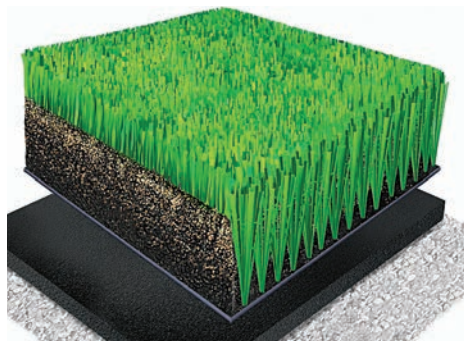

**OPTIMAL PERFORMANCE FOR ATHLETES.
SUPERIOR VALUE FOR OWNERS.**

SYSTEM

A-TURF® TITAN

A-Turf® Titan field at Buffalo Bills' Ralph Wilson Stadium – Orchard Park, NY.

OVERVIEW

- Blended parallel-long slit film & monofilament polyethylene fibers in the same stitch.
- Typical rubber & sand or rubber-only infilled.
- 12-year warranty (when installed over an approved pad).

SYSTEM | A-TURF® TITAN

INDUSTRY-BEST SAFETY RATING

A-Turf® Titan system with a ShockPad has the industry's lowest G-Max rating throughout the 12-year warranty period and system's life, making it the safest synthetic turf playing system on the market. It parallels perfectly-conditioned natural grass, for its whole life – up to 15 years!

DATA

Face Yarn Type	Polyethylene TenCate XP Blade and Monoslide Ultra XQ blended in dual yarn types and dual yarn thicknesses
Yarn Size	12,200 (4 ends/1,800 denier per end for Mono, 5,000 denier per end for XP)
Yarn Thickness	100 microns for XP Blade, 310 microns for Monoslide Ultra XQ
Pile Weight	50 oz/sy with 2.25" pile height typical, others available
Finished Pile Height	2.25" typical, others available
Field Color	Field Green, Field Green/Lime Green, Field Green/Olive Green (dual colors as alternating panels or blended fibers)
Construction	Broadloom tufted, 9/3" stitch rate, 1/2" tufting gauge
Primary Backing	TenCate XK TuffBack
Secondary Backing	22 oz/sy urethane typical (required for 12-year warranty)
Total Product Weight	80 oz/sy (+/- 2 oz) with 2.25" pile height (typical)
Turf Roll Dimensions	15' wide by custom lengths up to 220'
Perforations	3/16" holes on staggered 4" (approximate) centers
Turf Permeability	> 20" +/- per hour
Infill Composition	Rubber & sand, rubber only, other infills available
Field Markings	Tufted, inlaid, painted
Resilient ShockPad	OPTIONAL: 10 mm porous rubber pad typical (ShockPad or approved e-layer required for 12-year warranty)